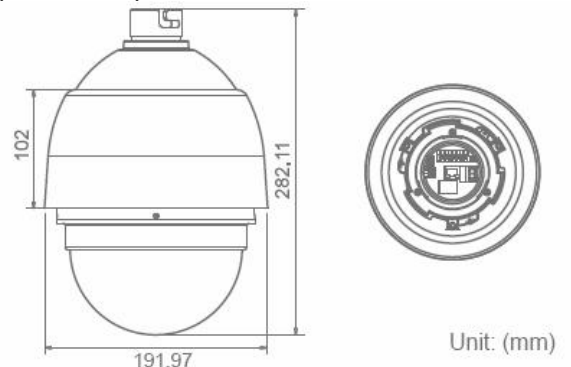

**Dimension**

ET-720p Full HD Speed Dome IP Camera

**Dimension**

ET-820p Full HD Speed Dome IP Camera

Weight	Outdoor	Ø191.97 x 282.11mm (Ø7.55 x 11.1 inches.) w/ Sunshield
	Indoor	1.62 Kg (3.57 lbs)
Power Source	Outdoor	2.32 Kg (5.11 lbs)
	Indoor	PoE / AC24V± 10%
Power Consumption	Outdoor	PoE+ (w/o Heater) / AC24V± 10%
	Indoor	20W
Regulatory	Outdoor	65W (w/Heater)
	CE/ FCC/ RoHS / IP66 (outdoor) IK10	