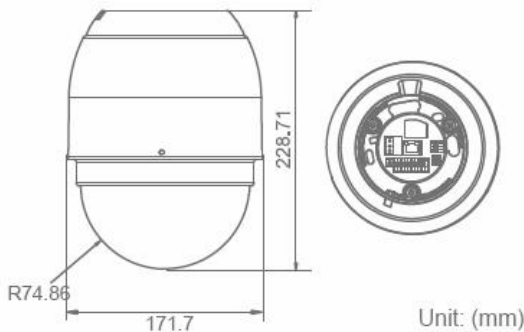

Dimension

ET-720p Full HD Speed Dome IP Camera